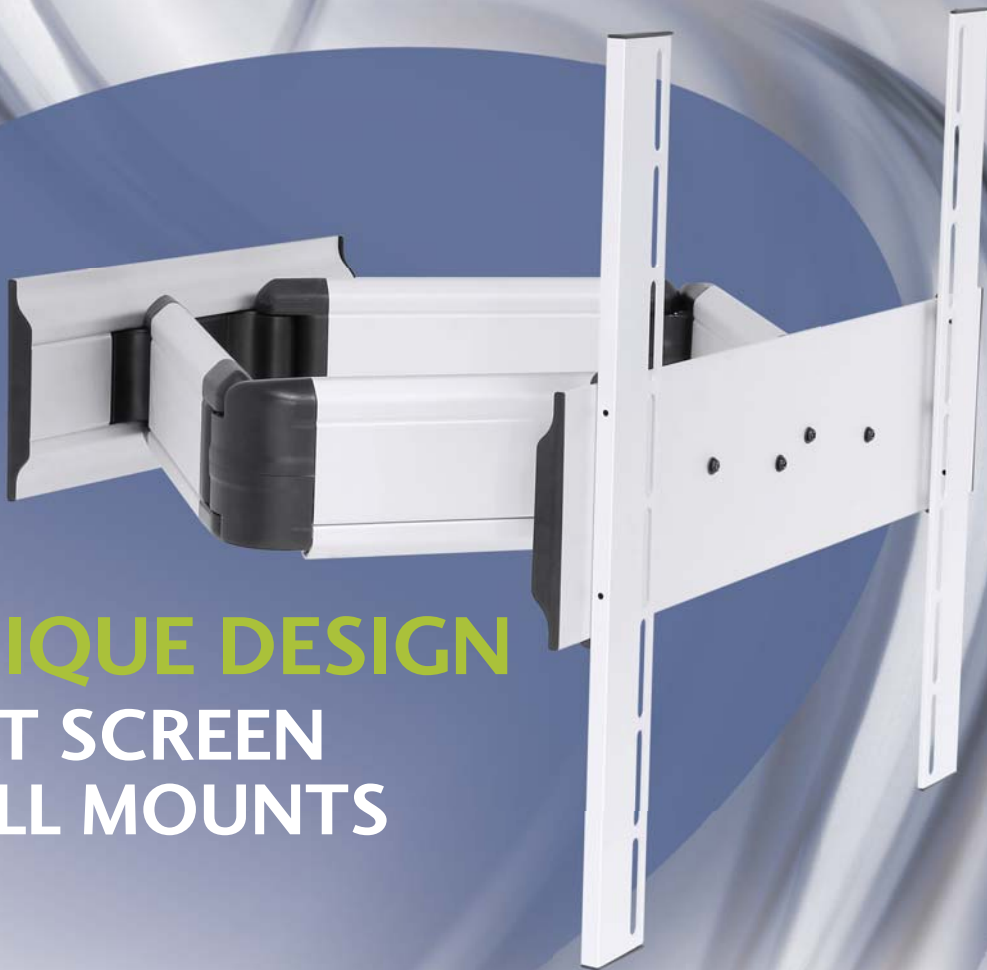

Product Information

UNIQUE DESIGN

**FLAT SCREEN
WALL MOUNTS**

**EXCLUSIVE NEW
SINOX DESIGN**

Stylish and Super Smooth
No screws or holes visible

**Super-light Aluminium
One-Person mount**

Smart Cable Cover
Click and Hide!

Single-Click lock
with optional Tilt View

Unbeatable Retail Packaging

**30 YEARS
GUARANTEE**

Super Slim Mounts:

MONOVIEW Fixed Flat to Wall

Model No. MONOVIEW	TV Size max Vesa	TV max. Kg	Min. Wall Distance	Max. Wall Distance	Swivel	Tilt Optional
MONOVIEW S SWB5115 Silver SWB9115 Grey	19" - 26" 200 x 200	20.0 Kg 44.0 lbs	22 mm 0.09"	22 mm 0.09"	fixed	+10° - 10°
MONOVIEW M SWB5125 Silver SWB9125 Grey	26" - 42" 400 x 400	30.0 Kg 66.0 lbs	22 mm 0.09"	22 mm 0.09"	fixed	+10° - 10°
MONOVIEW L SWB5135 Silver SWB9135 Grey	42" - 63" 600 x 400	45.0 Kg 99.0 lbs	22 mm 0.09"	22 mm 0.09"	fixed	+10° - 10°

Full Motion Mounts:

STEREOVIEW 2-Way Turn & Extend

Model No. STEREOVIEW	TV Size max Vesa	TV max. Kg	Min. Wall Distance	Max. Wall Distance	Swivel	Tilt Optional
STEREOVIEW S SWB5215 Silver SWB9215 Grey	19" - 26" 200 x 200	20.0 Kg 44.0 lbs	6.3 cm 2.5"	15 cm 5.9"	up to 65°	+10° - 10°
STEREOVIEW S+ SWB5220 Silver SWB9220 Grey	19" - 32" 200 x 200	30.0 Kg 66.0 lbs	6.3 cm 2.5"	25 cm 9.8"	up to 90°	+10° - 10°
STEREOVIEW M SWB5225 Silver SWB9225 Grey	26" - 37" 400 x 400	30.0 Kg 66.0 lbs	6.3 cm 2.5"	25 cm 9.8"	up to 90°	+10° - 10°
STEREOVIEW L SWB5235 Silver SWB9235 Grey	32" - 42" 400 x 400	40.0 Kg 88.0 lbs	6.3 cm 2.5"	35 cm 13.7"	up to 110°	+10° - 10°

Ceiling Mounts:

TOPVIEW Height adjustable 70 to 120 cm / 27.5" to 47.3"

Model No. TOPVIEW (TILTVIEW included)	TV Size max Vesa	TV max. Kg	Min. Ceiling Distance	Max. Ceiling Distance	Swivel	Tilt
TOPVIEW S SWB5415 Silver SWB9415 Grey	19" - 26" 200 x 200	30.0 Kg 66.0 lbs	70 cm 27.5"	120 cm 47.3"	up to 270°	+10° - 10°
TOPVIEW M SWB5425 Silver SWB9425 Grey	26" - 37" 400 x 400	30.0 Kg 66.0 lbs	70 cm 27.5"	120 cm 47.3"	up to 270°	+10° - 10°